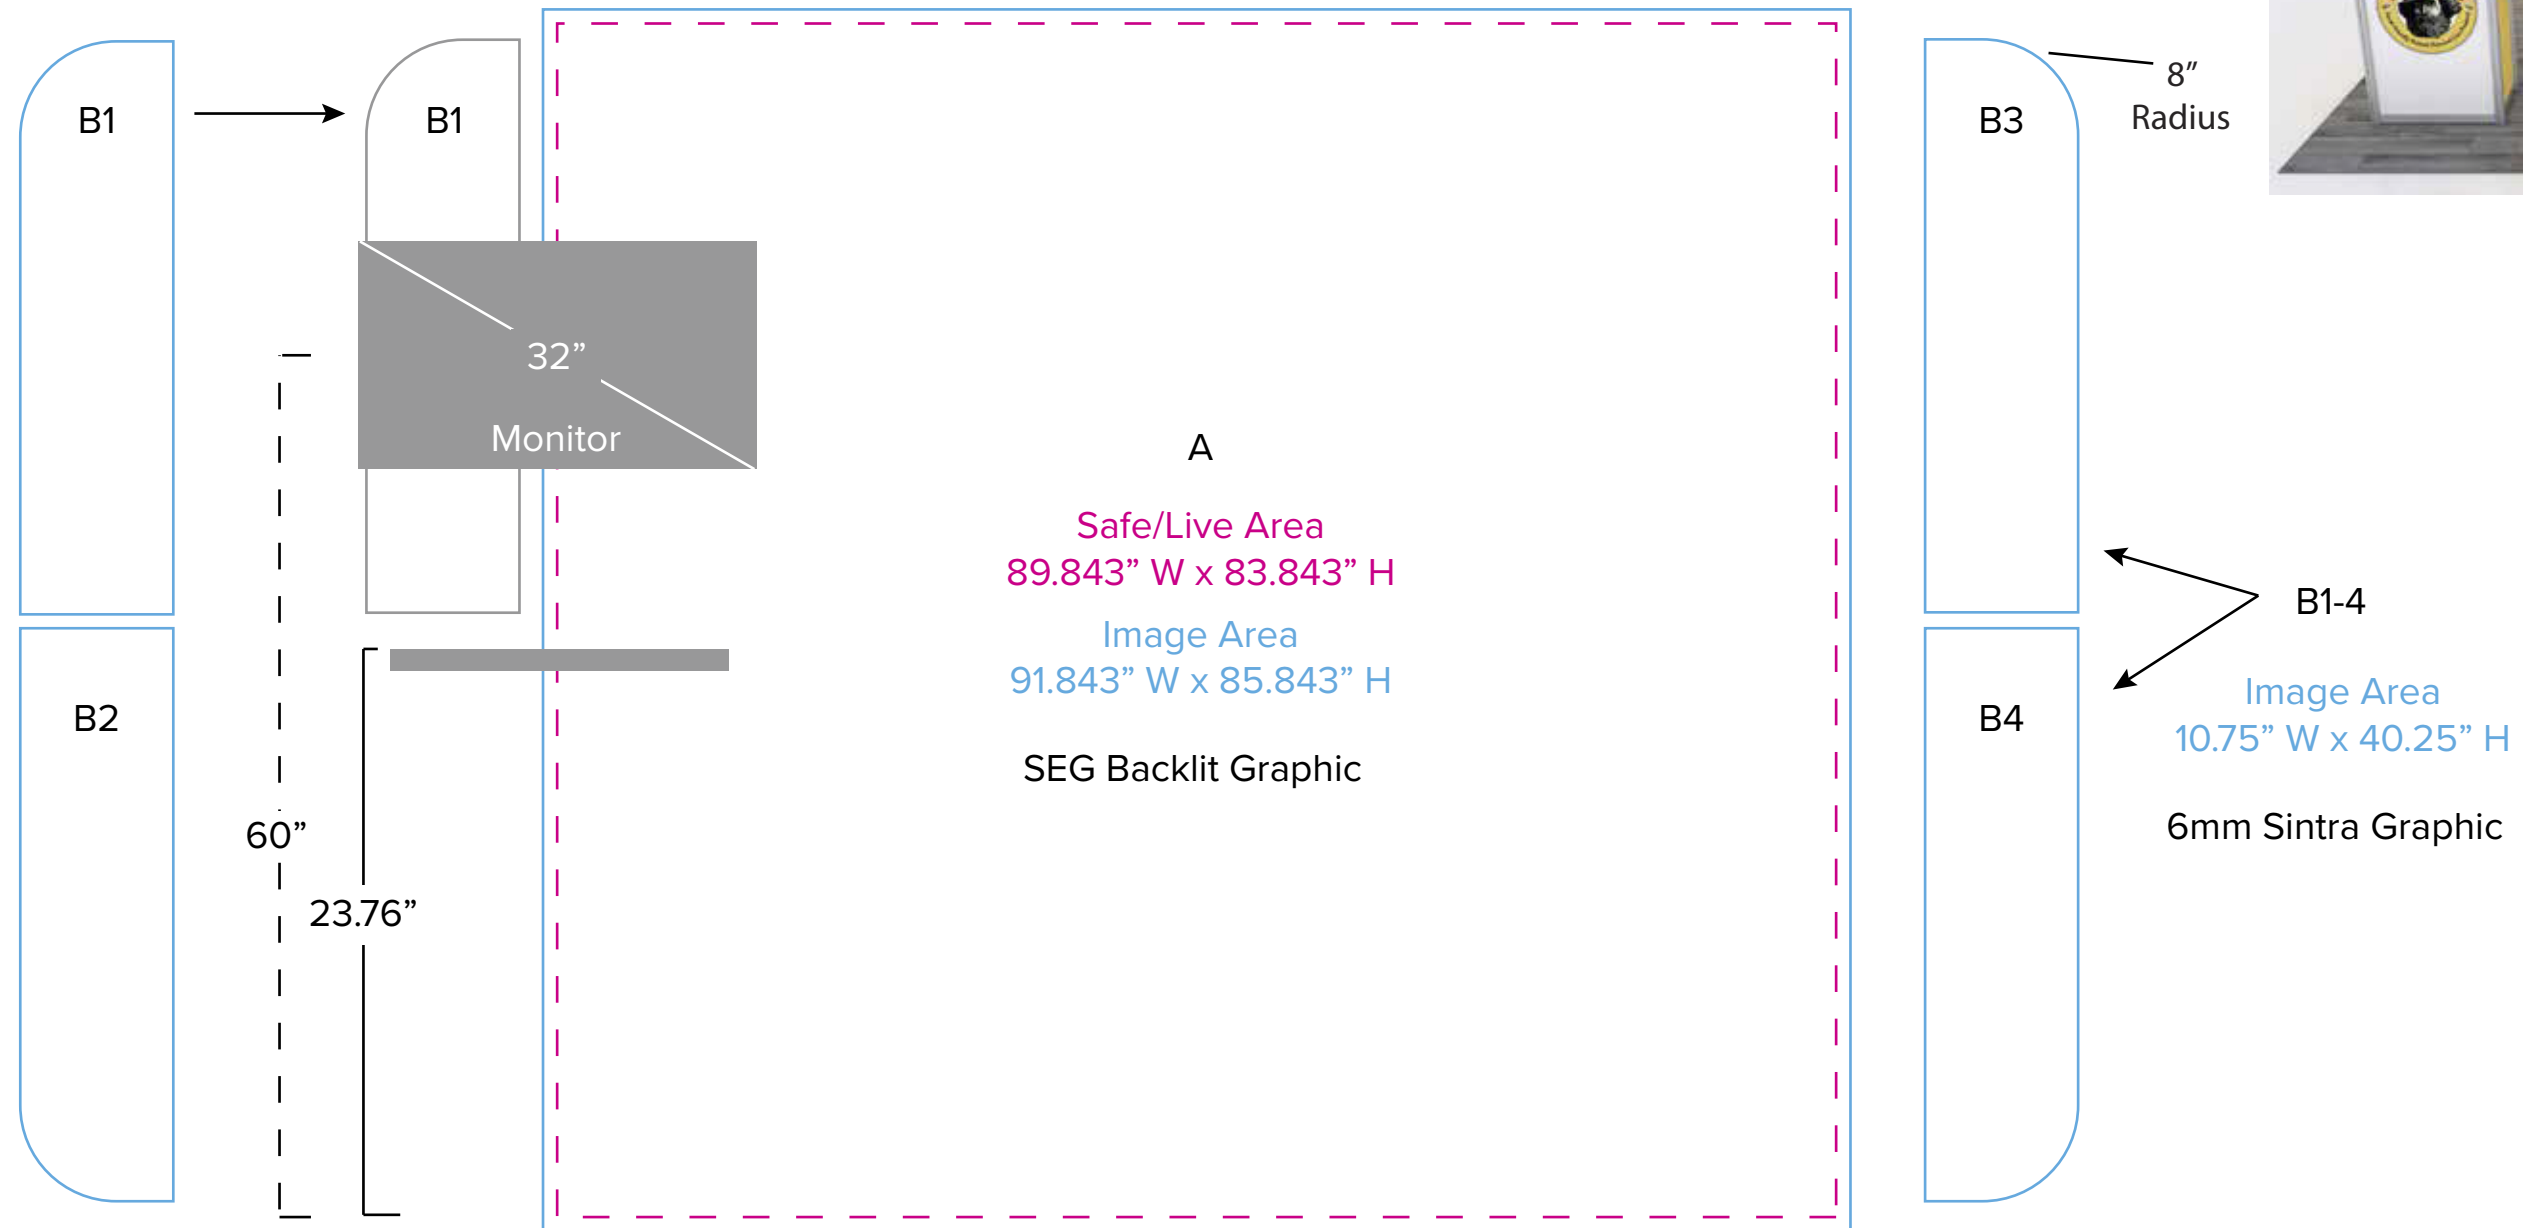

Graphic Template  
 10 x 10 Inline Lightbox Display  
 Backlit SEG Graphic,  
**Sintra Graphics**

Printed Wings NOT INCLUDED in graphics price.  
 Please request pricing.

NOTE: All Raster Art (jpg, tiff,psd, png, etc.) must be at least 100 dpi at print size.

Graphic Template  
10 x 10 Inline Lightbox Display  
Reception Counter - Sintra Graphics

1/4" of graphic perimeter is hidden by extrusion

NOTE: All Raster Art (jpg, tiff,psd, png, etc.) must be at least 100 dpi at print size.

Graphic Template  
10 x 10 Inline Lightbox Display  
Canopy

NOTE: All Raster Art (jpg, tiff,psd, png, etc.) must be at least 100 dpi at print size.