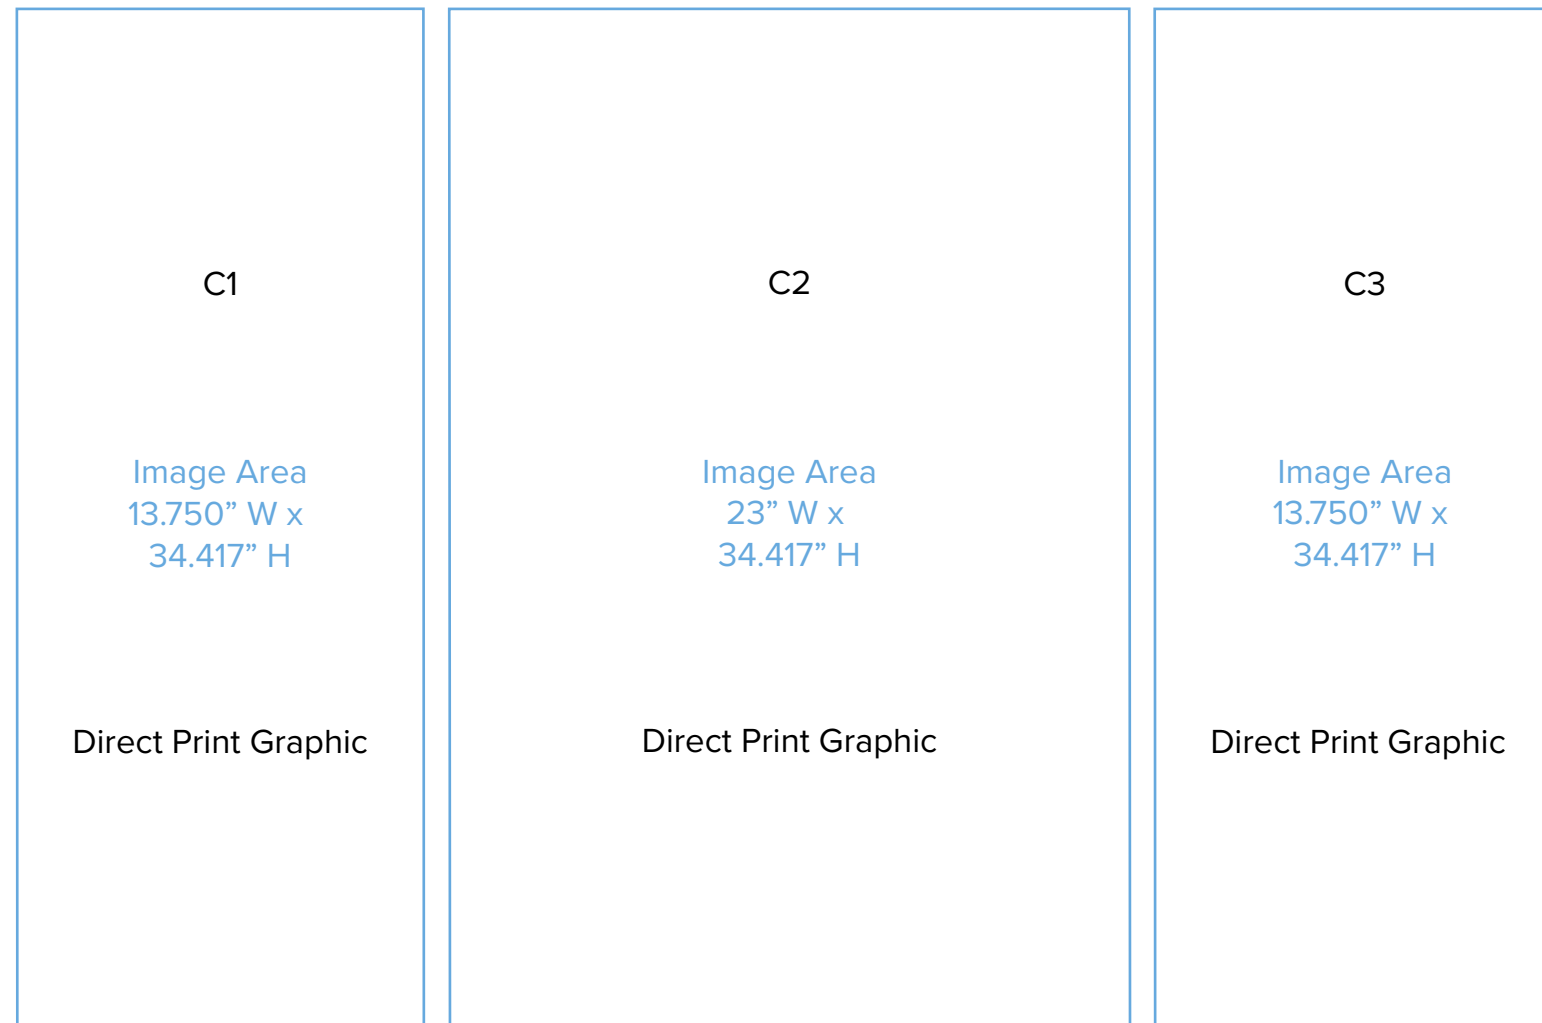

Graphic Template  
 10 x 10 Inline Lightbox Display  
 Backlit SEG Graphic,  
**Sintra Graphics**

Printed Wings NOT INCLUDED in graphics price.  
 Please request pricing.

NOTE: All Raster Art (jpg, tiff,psd, png, etc.) must be at least 100 dpi at print size.

Graphic Template  
10 x 10 Inline Lightbox Display  
Reception Counter - Sintra Graphics

1/4" of graphic perimeter is hidden by extrusion

NOTE: All Raster Art (jpg, tiff,psd, png, etc.) must be at least 100 dpi at print size.

Graphic Template  
10 x 10 Inline Lightbox Display  
Canopy

NOTE: All Raster Art (jpg, tiff,psd, png, etc.) must be at least 100 dpi at print size.